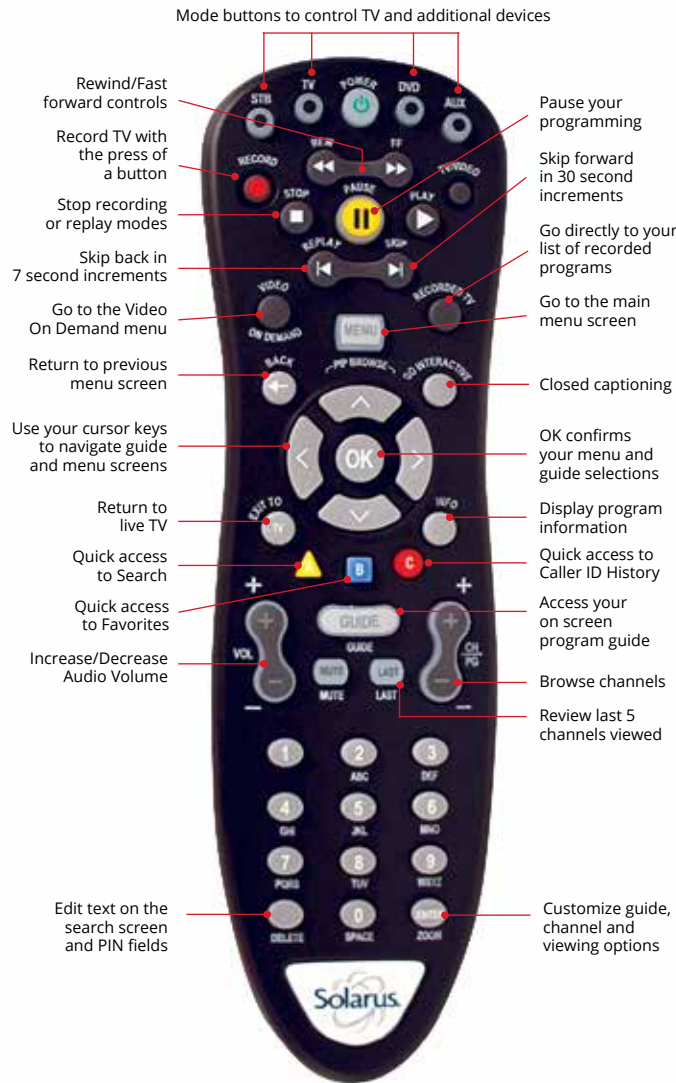

🕒 = **FREE** Time-shifted/playback channels. Watch programming up to 24 hours in the past. Pause, Rewind, and Fast Forward.

[†]NFL RedZone is optional - \$49.99 for the season

Remote CONTROL FUNCTIONS

Movie PREMIUM CHANNELS

Music CHANNELS

You can use your remote to access programs, adjust volume, control your Set-Top Box/Whole-Home DVR and On Demand selections as well as scroll through and confirm actions within the on-screen menus.